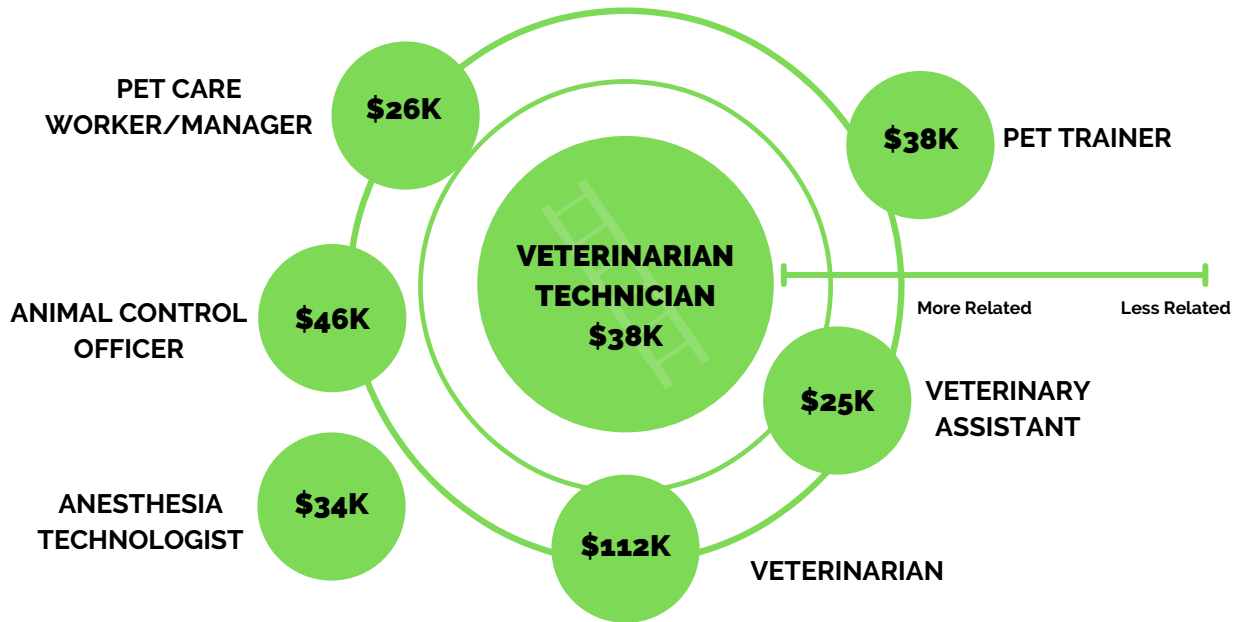

**SCAN TO WATCH A VIDEO
ABOUT THIS CAREER PATHWAY**

Data Sources

SOC: 29-2056

O'Net, JobsEq, 2022

Career OneStop

Prepared by Workforce Solutions Capital Area

A proud partner of the American Job Center Network. Workforce Solutions Capital Area is an equal opportunity employer/program. Auxiliary aids and services are available, upon request, to persons with disabilities. Relay Texas: 1.800.735.2969 (TDD) / 711 (Voice).

VETERINARY TECHNICIANS

HOW TO GET STARTED IN THIS CAREER PATHWAY

Take health, science or biology classes while in school

Volunteer at a local animal shelter or animal non-profit organization

Find a part-time job or internship with a local vet clinic. Register at workintexas.com

Complete a personality test or explore more high-demand careers. Scan the code to get started!

RELATED JOBS WITH MEDIAN SALARY

WHAT IS SOMETHING NEW YOU LEARNED ABOUT THIS CAREER?
