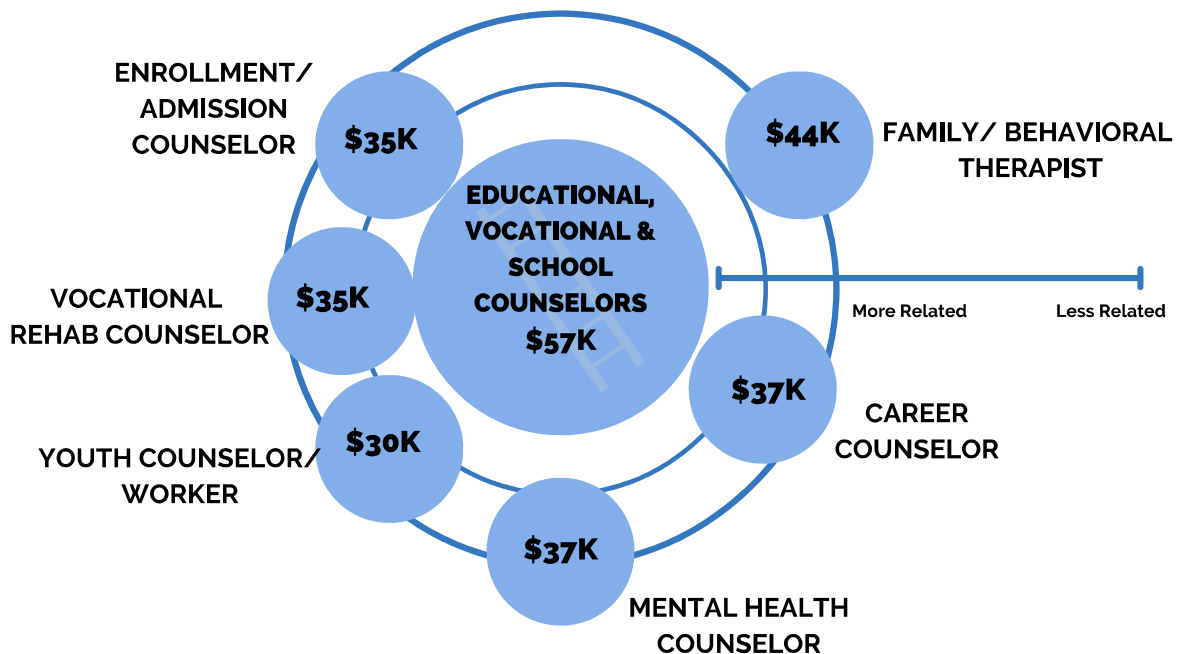

EDUCATIONAL, VOCATIONAL AND SCHOOL COUNSELORS

HOW TO GET STARTED IN THIS CAREER PATHWAY

Take classes about health, math, science, and education while in school.

Volunteer at your local hospital, homeless shelter or social service organization.

Find a part-time job or internship babysitting or with a local clinic or hospital. **Register at workintexas.com.**

Complete a personality test or explore more high-demand careers. **Scan the code to get started!**

RELATED JOBS WITH MEDIAN SALARY

WHAT IS SOMETHING NEW YOU LEARNED ABOUT THIS CAREER?